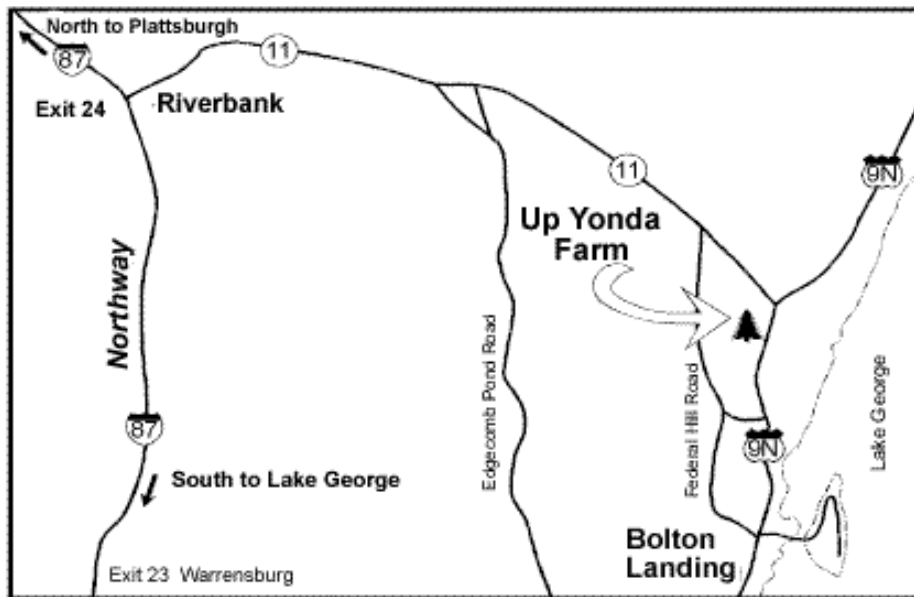

Directions to Up Yonda Farm

From the south: Northway (I-87): take exit 24 (Riverbank, Bolton Landing), Turn right and follow Route 11 east for five miles to the junction of route 9N (at the bottom of a long, steep hill). Turn right on 9N and travel 1/2 mile south towards Bolton Landing. Up Yonda is on the right, directly across from the Candlelight Cottages.

Alternate route from the south: Northway (I-87): take exit 22 (Lake George). Take route 9N north to Bolton Landing (10.5 miles) Continue north on 9N past the traffic light for the Sagamore Hotel (1.15 miles) Up Yonda is on the left.

From the north: Northway (I-87): take exit 24 (Riverbank, Bolton Landing), Turn left and follow Route 11 east for five miles to the junction of route 9N. Turn right and travel 1/2 mile south towards Bolton Landing. Up Yonda is on the right, directly across from the Candlelight Cottages.